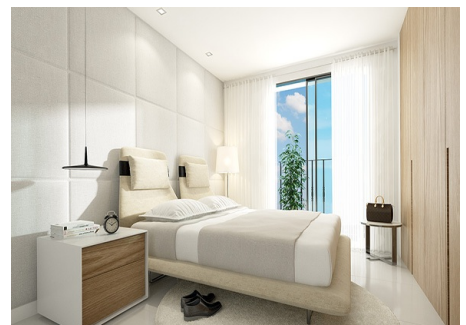

Justo Villa is select new model is designed with the traditional Andalusian architecture in mind and beautiful modern interiors by one of the most prestigious builders in the area. These superbly planned homes benefit from excellent space optimisation and light. Finished to a high specification using Northern European construction methods these homes will meet the requirements of the most discerning purchaser. The Model Justo has 3 double bedrooms and 2 bathrooms. The main master bedroom is upstairs and has a large dressing area and en-suite bathroom with beautiful views to the mountains. The property has a very large solarium and a large

Detached Villa	143 m2
4 Bedrooms	2 Bathrooms
New Property	Close to shops
Close to Restaurants	Private Pool
Pre-Installation for Air	Carport
Fitted Wardrobes	En-Suite Bathroom

From

£358,611

Interest rates are subject to change and that the costs are only APPROXIMATE. For full details please contact us. Please note that the images used may be artistic impressions and have no contractual value. The distances shown are expressed as a direct distance. (25/06/2019). 1£ = 1.1405€